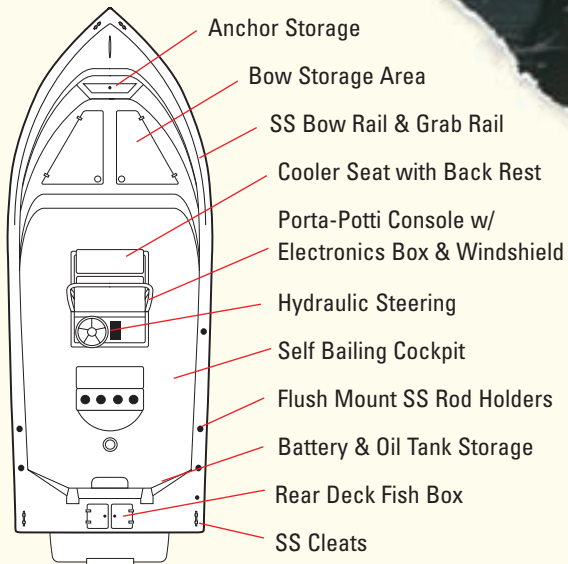

2300CCX

www.maycraftboats.com

Standard Features

- Foam Floatation
- Bilge Pump

- Full Transom w/ fish box
- Single V-6 Engine Bracket

Options

- Bimini Top
- T-Top
- Leaning Post w/ or without Livewell

2300CC (not shown) Available in 25" or 30" Transom

Boats may be shown with optional or dealer installed equipment.

Safety and comfort abound in the 2300CCX. This center console boat offers every necessity for the serious fisherman and family alike. From built-in foam flotation and stainless steel bow safety rails to room for an onboard Porta-Potti in the console, this May-Craft is a definite crowd pleaser.

LENGTH	22' 6"
BEAM	8'
APPROX. WT	2,400 lbs
FUEL	88 gal
DRAFT	13"
MAX. HP	225 hp