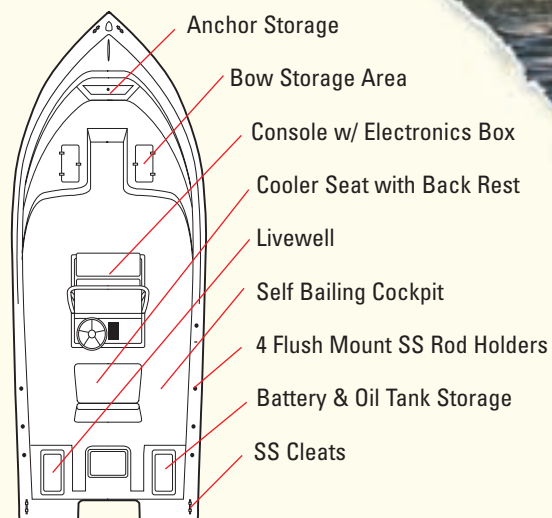

2000CC

www.yamaha-craftboats.com

Standard Features

- Foam Floatation
- Bilge Pump
- 25" Transom
- SS Bow Rail & Grab Rail

Options

- Bimini Top
- T-Top
- Hydraulic Steering
- Leaning Post w/ or without Livewell

Porta-Potti Console

A favorite among fisherman, the 2000CC is just the right size for trolling off the shoreline or chasing down bay dwellers. A livewell and multiple onboard storage lockers and rod racks provide just the right amount of storage. Couple that with an efficient Yamaha outboard and 77 gallons of fuel storage and the 2000CC will go the distance.

LENGTH	20' 3"
BEAM	8'
APPROX. WT	2,100 lbs
FUEL	77 gal
DRAFT	12"
MAX. HP	200 hp

Boats may be shown with optional or dealer installed equipment.

 **YAMAHA**[®]