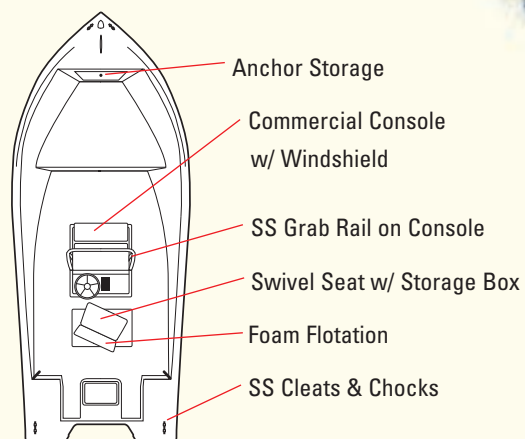

1700 Skiff

www.maycraftboats.com

Standard Features

Options

- Bimini Top
- SS Split Bow Rail
- Flip Rail Cooler Seat
- Bilge Pump
- 12 Gallon Tank

The perfect craft for your sport can sometimes mean the perfect runabout for your day off. May-Craft's 1700 Skiff is just the thing for reaching those back bays or stalking a flounder on the edge of a channel. Add a Bimini Top, a Cooler Seat, and Yamaha outboard and you've got the tools to make a perfect day.

LENGTH	16' 9"
BEAM	6' 2"
APPROX. WT	800 lbs
FUEL	12 gal
DRAFT	8"
MAX. HP	60 hp

Boats may be shown with optional or dealer installed equipment.